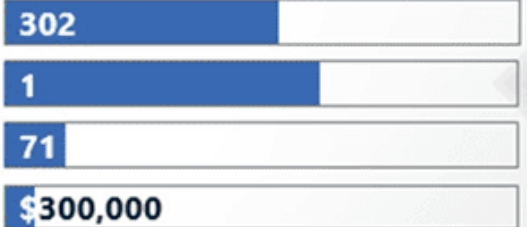

TELECOM

4.3 billion call records, 30 million subscribers

TERADATA EDW

Full 42U rack with
14 servers

SQREAM

Single Dell R720 with
NVIDIA Tesla card

ORANGE

PARTNER PROFILE