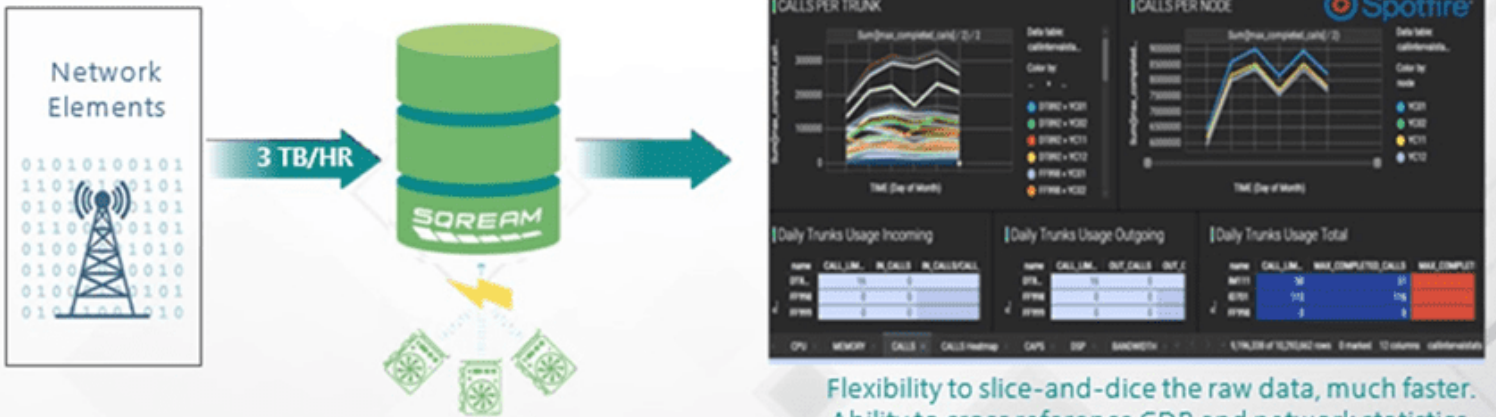

ORANGE

CASE STUDY

CUSTOMER USABILITY TRENDS

orange™

NETWORK STATISTICS AND CDR ANALYSIS

Flexibility to slice-and-dice the raw data, much faster.
Ability to cross reference CDR and network statistics.