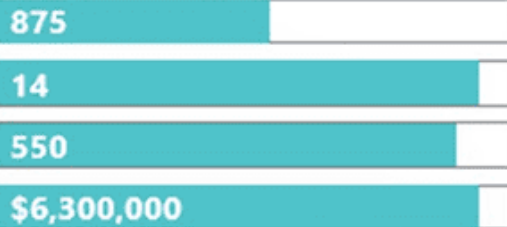

ORANGE

CASE STUDY

orange™

THE COST OF PERFORMANCE ANALYZE SUBSCRIBER NETWORK USAGE

TELECOM

4.3 billion call records, 30 million subscribers

TERADATA EDW

Full 42U rack with
14 servers